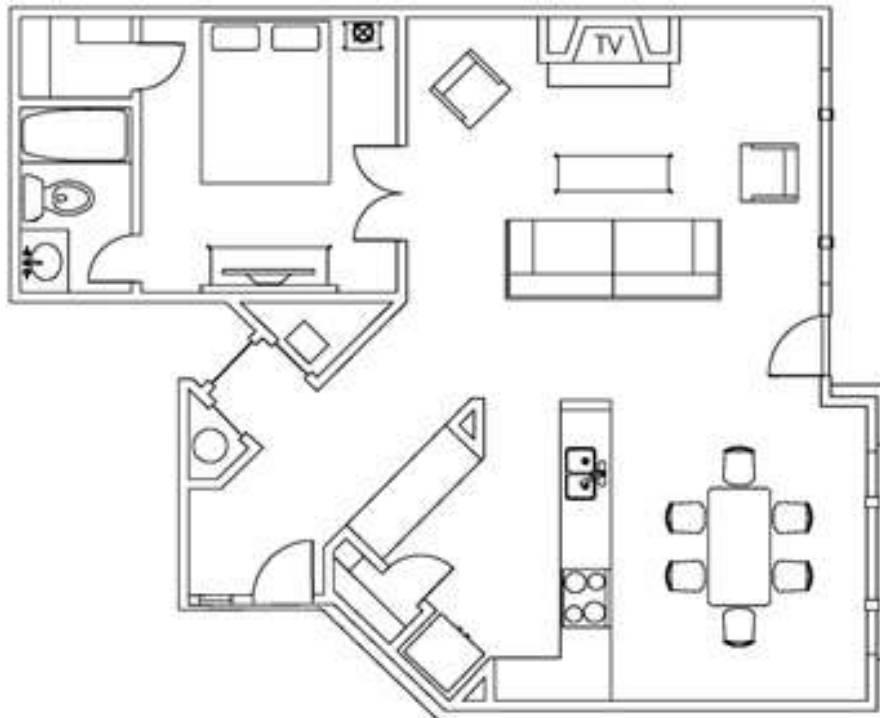

# VILLAS OF BENTWATER

-FLOORPLANS-

## JUNIOR SUITE

500 FT<sup>2</sup> 1 King Bed Up to 2 Guests

## SUITE

1,000 FT<sup>2</sup> 1 King Bed Up to 2-4 Guests