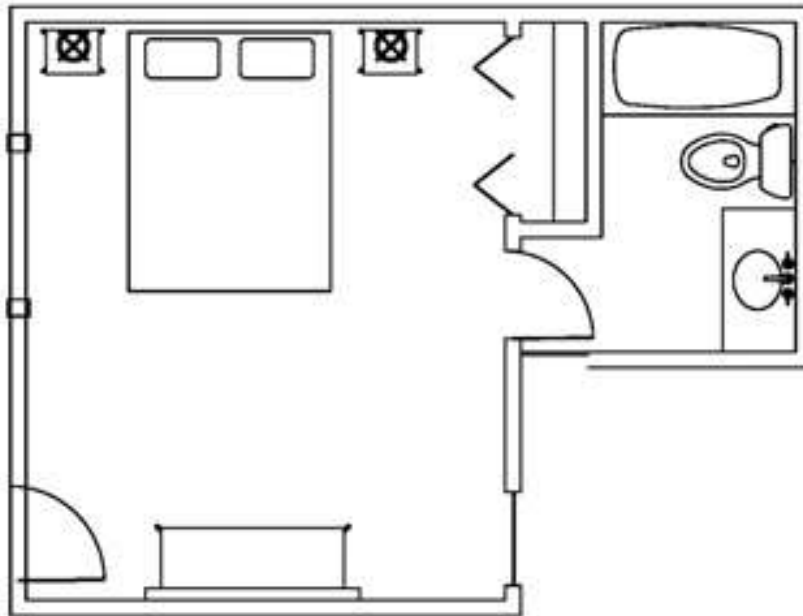

# VILLAS OF BENTWATER

-FLOORPLANS-

## SIGNATURE

350 FT<sup>2</sup>    1 King Bed    Up to 2 Guests

## DELUXE

400 FT<sup>2</sup>    2 Queen Beds    Up to 4 Guests

## SUITE & TWO ADJOINING ROOMS

1,850 FT<sup>2</sup>    3 King Beds    Up to 6-8 Guests