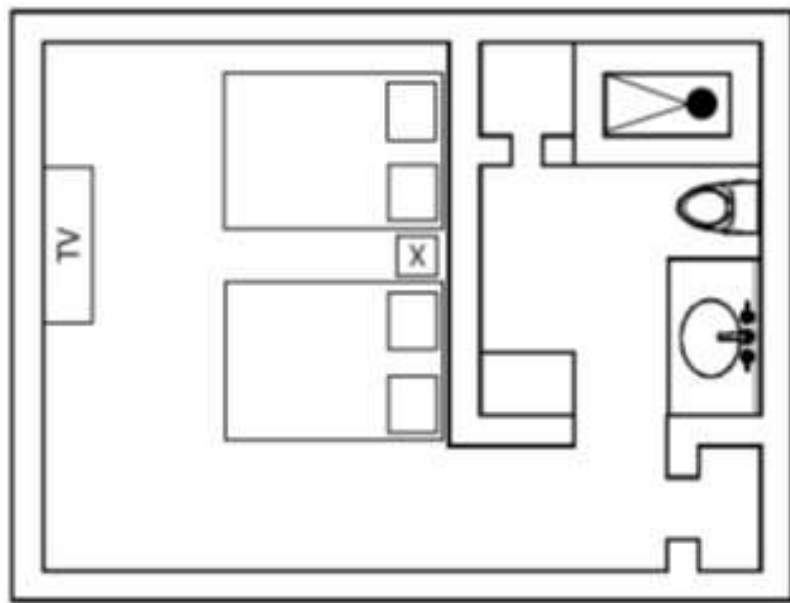

DELUXE

400 FT²   2 Queen Beds   Up to 4 Guests