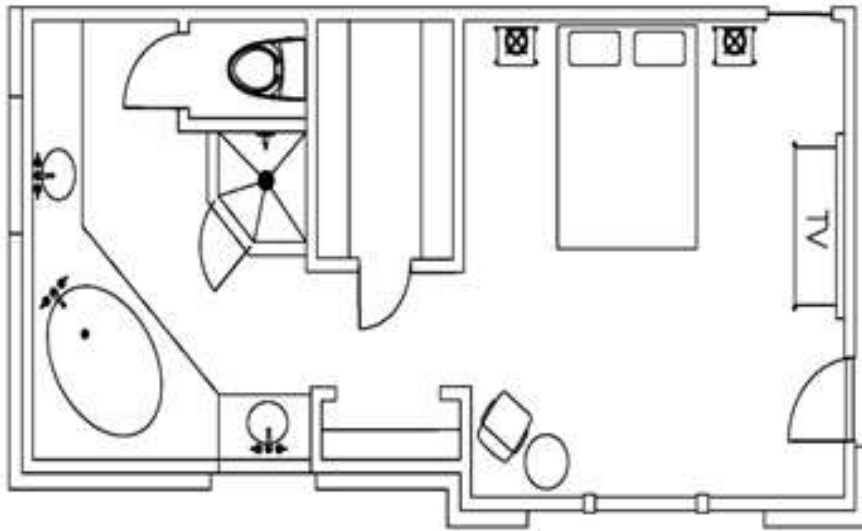

VILLAS OF BENTWATER

-FLOORPLANS-

JUNIOR SUITE

500 FT² 1 King Bed Up to 2 Guests